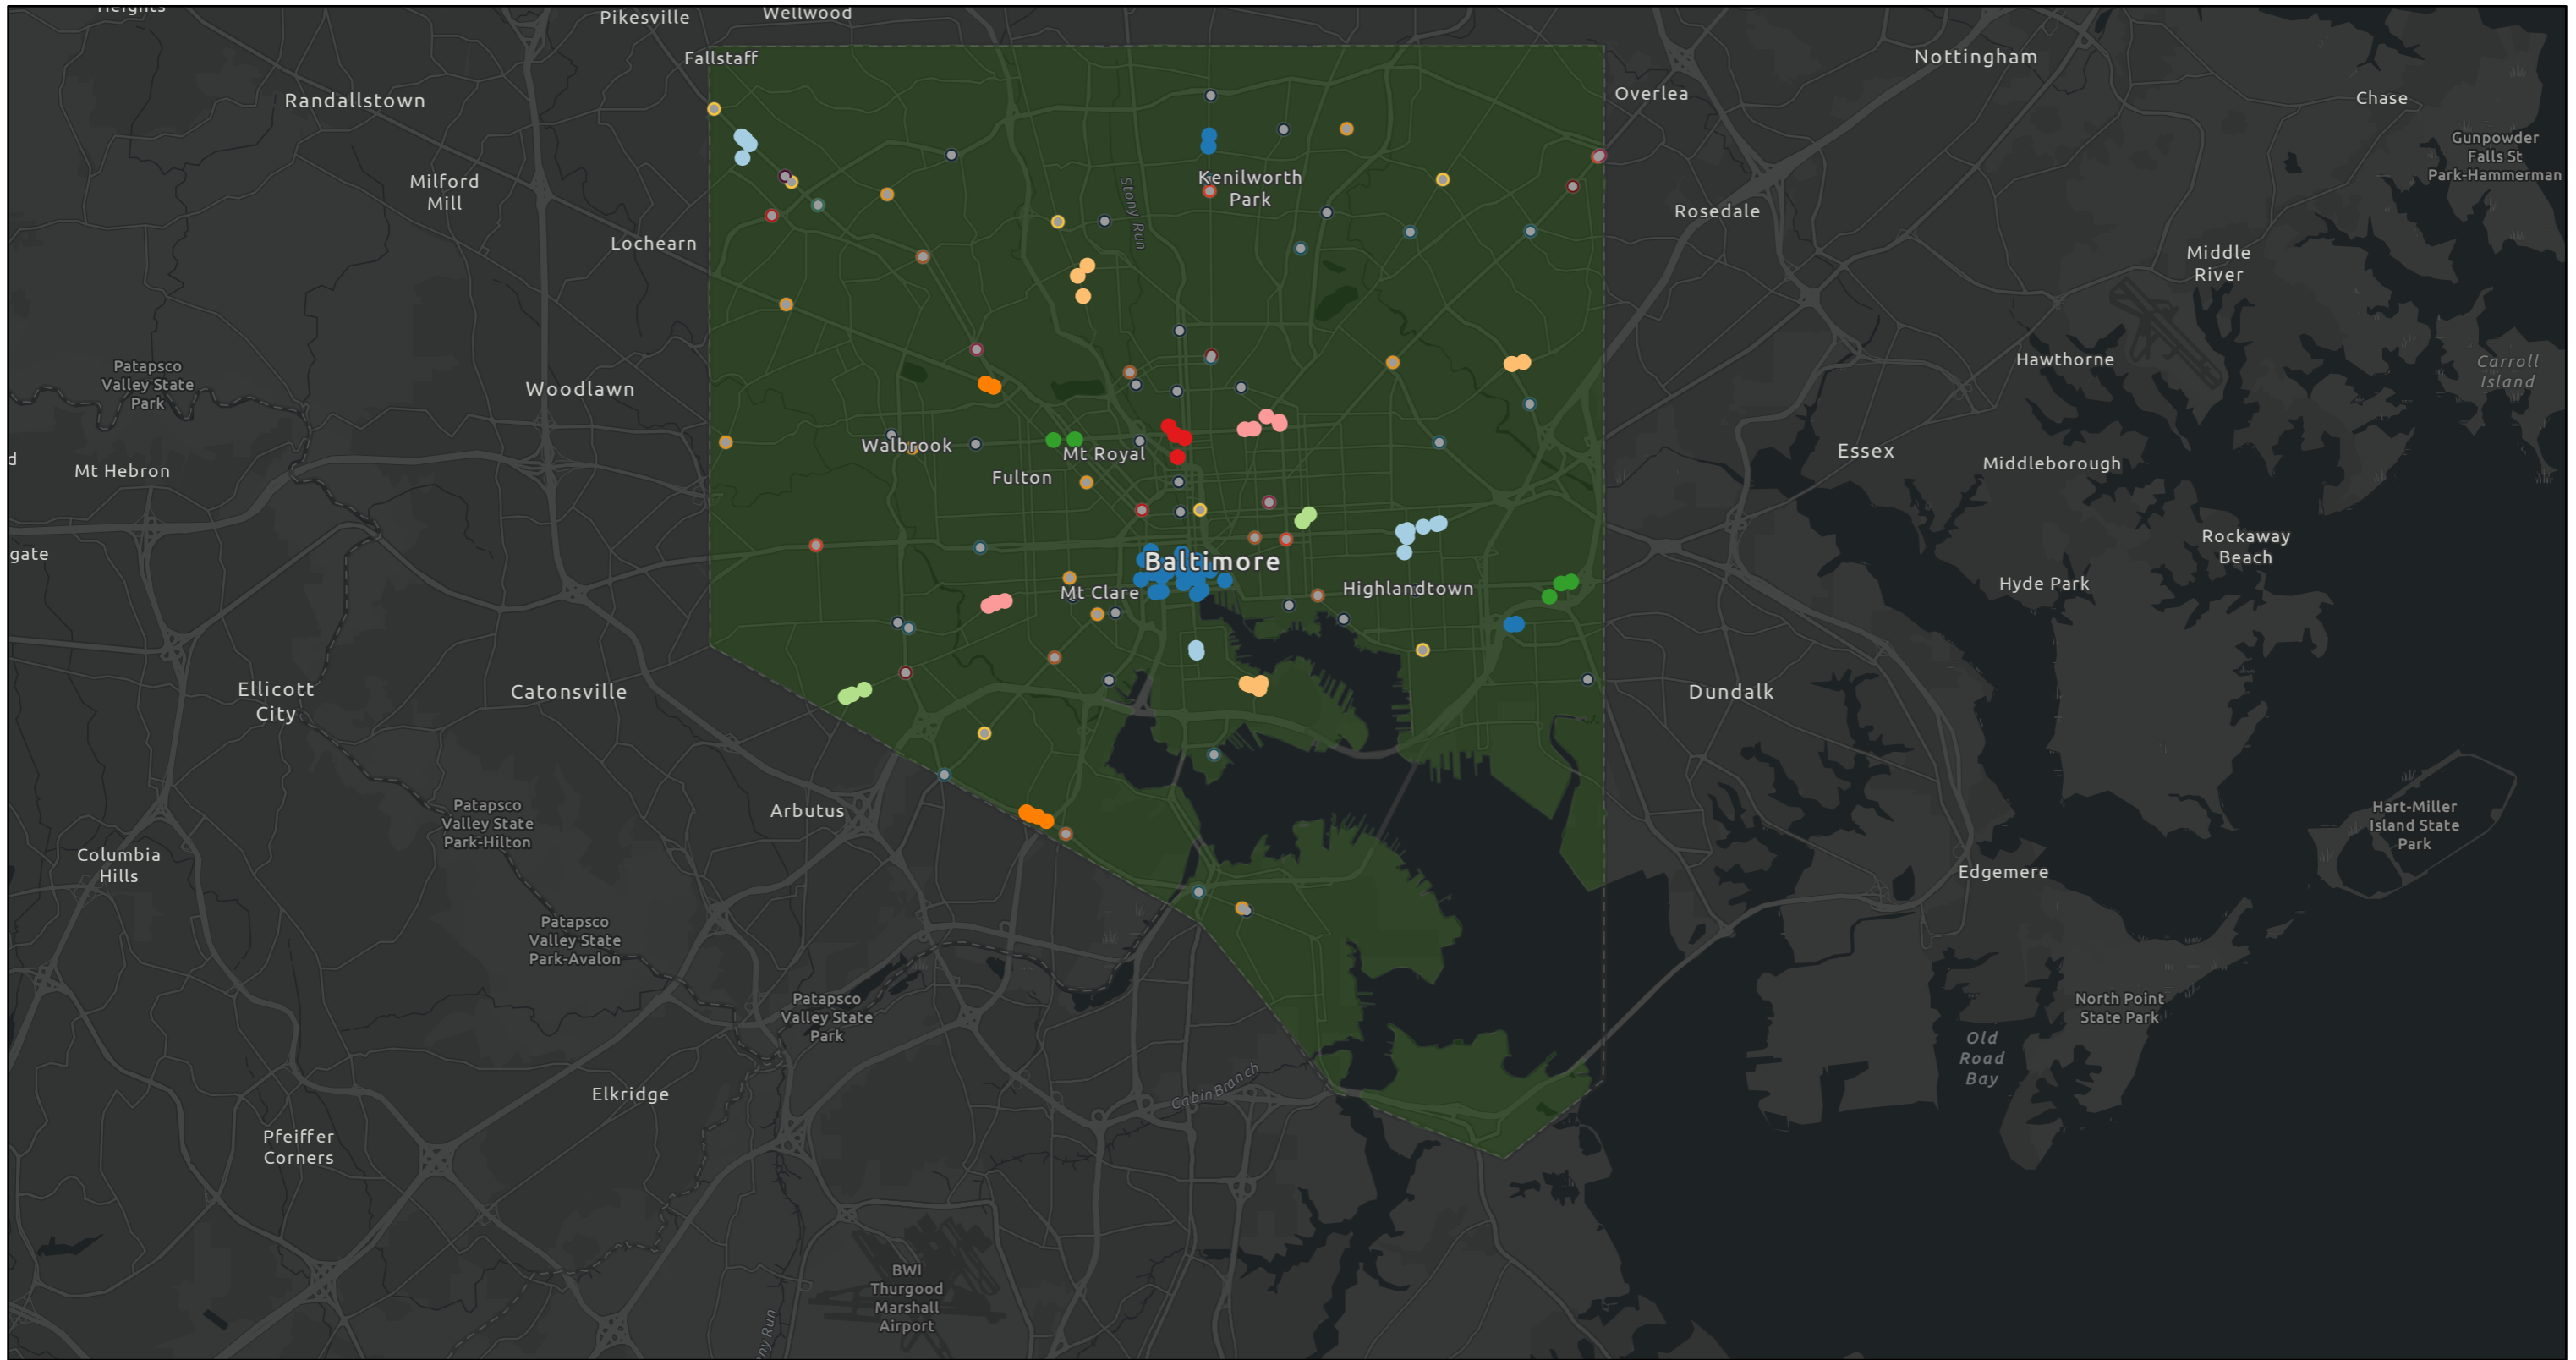

Val Therese

Blezard Valley

Val Caron

Legend

- Pop_Up_clinics
- Influenza Infants Category 0-6
- 7-11
- 12-24
- <all other values>
- 70-75
- 76-89
- 90-95
- <all other values>
- City_Communities
- Roads
- <all other values>

Lake water sampling for spring phosphorus on six lakes within Sudbury

Esri, CGIAR, USGS | Province of Ontario, Esri Canada, Esri, HERE, Garmin, SafeGraph, METI/NASA, USGS, EPA, NPS, USDA, NRCAN, Parks Canada

Baltimore Fast Food Chains (Tolu/David)

6/16/2022, 2:04:04 AM

1:144,448

Find_Clusters_for_FastFoodChainRestaurants_Tolu_David

- 3 clusters displayed in the light blue color
- 3 clusters displayed in the blue color
- 2 clusters displayed in the light green color
- 2 clusters displayed in the green color
- 2 clusters displayed in the pink color
- 1 cluster displayed in the red color
- 3 clusters displayed in the beige color

- 2 clusters displayed in the orange color
- Noise
- FastFoodChainRestaurants**
- Subway
- McDonald's
- Dunkin' Donuts
- New York Fried Chicken
- Burger King

- KFC
- Popeye's
- Wendy's
- Taco Bell
- Hip Hop Fish & Chicken
- Long John Silvers
- Quiznos
- Blimpie
- Checkers
- Five Guys
- Jimmy Johns
- A&W
- Chik-Fil-A
- Moe's Southwest Grill
- Noble Roman's Pizza
- Panda Express
- Pizza Hut
- Sonic Drive-In
- Wingstop
- BaltimoreCensus