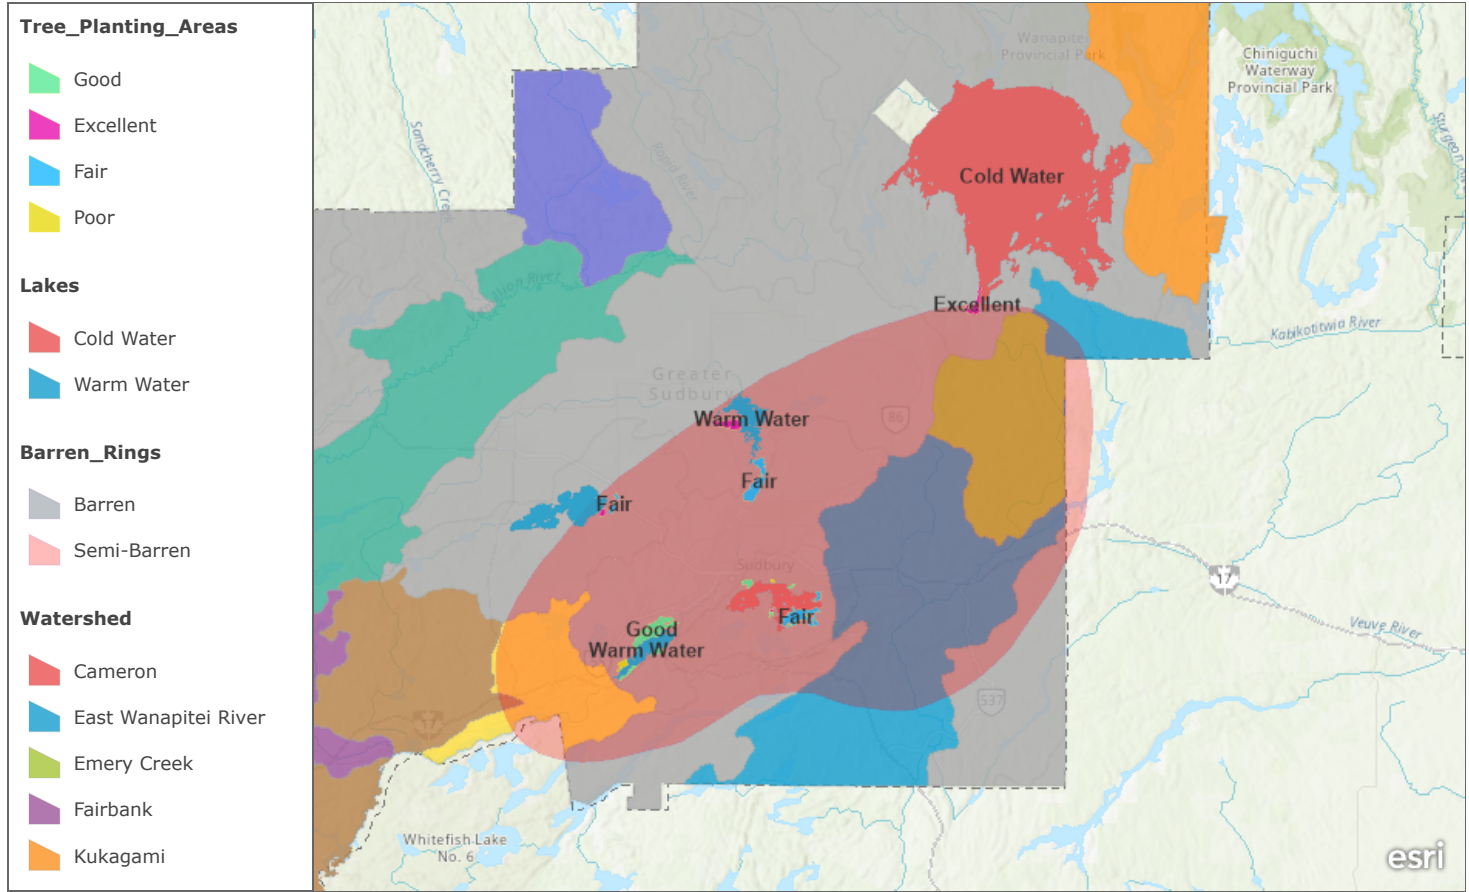

Val Therese

Blezard Valley

Val Caron

Legend

- Pop_Up_clinics
- Influenza Infants Category 0-6
- 7-11
- 12-24
- <all other values>
- 70-75
- 76-89
- 90-95
- <all other values>
- City_Communities
- Roads
- <all other values>

Lake water sampling for spring phosphorus on six lakes within Sudbury

Esri, CGIAR, USGS | Province of Ontario, Esri Canada, Esri, HERE, Garmin, SafeGraph, METI/NASA, USGS, EPA, NPS, USDA, NRCAN, Parks Canada

Baltimore Fast Food Chains (Tolu/David)

6/16/2022, 2:04:04 AM

1:144,448

Find_Clusters_for_FastFoodChainRestaurants_Tolu_David

- 3 clusters displayed in the light blue color
- 3 clusters displayed in the blue color
- 2 clusters displayed in the light green color
- 2 clusters displayed in the green color
- 2 clusters displayed in the pink color
- 1 cluster displayed in the red color
- 3 clusters displayed in the beige color

- 2 clusters displayed in the orange color
- Noise
- FastFoodChainRestaurants**
- Subway
- McDonald's
- Dunkin' Donuts
- New York Fried Chicken
- Burger King

- KFC
- Popeye's
- Wendy's
- Taco Bell
- Hip Hop Fish & Chicken
- Long John Silvers
- Quiznos
- Blimpie
- Checkers
- Five Guys
- Jimmy Johns
- A&W
- Chik-Fil-A
- Moe's Southwest Grill
- Noble Roman's Pizza
- Panda Express
- Pizza Hut
- Sonic Drive-In
- Wingstop
- BaltimoreCensus