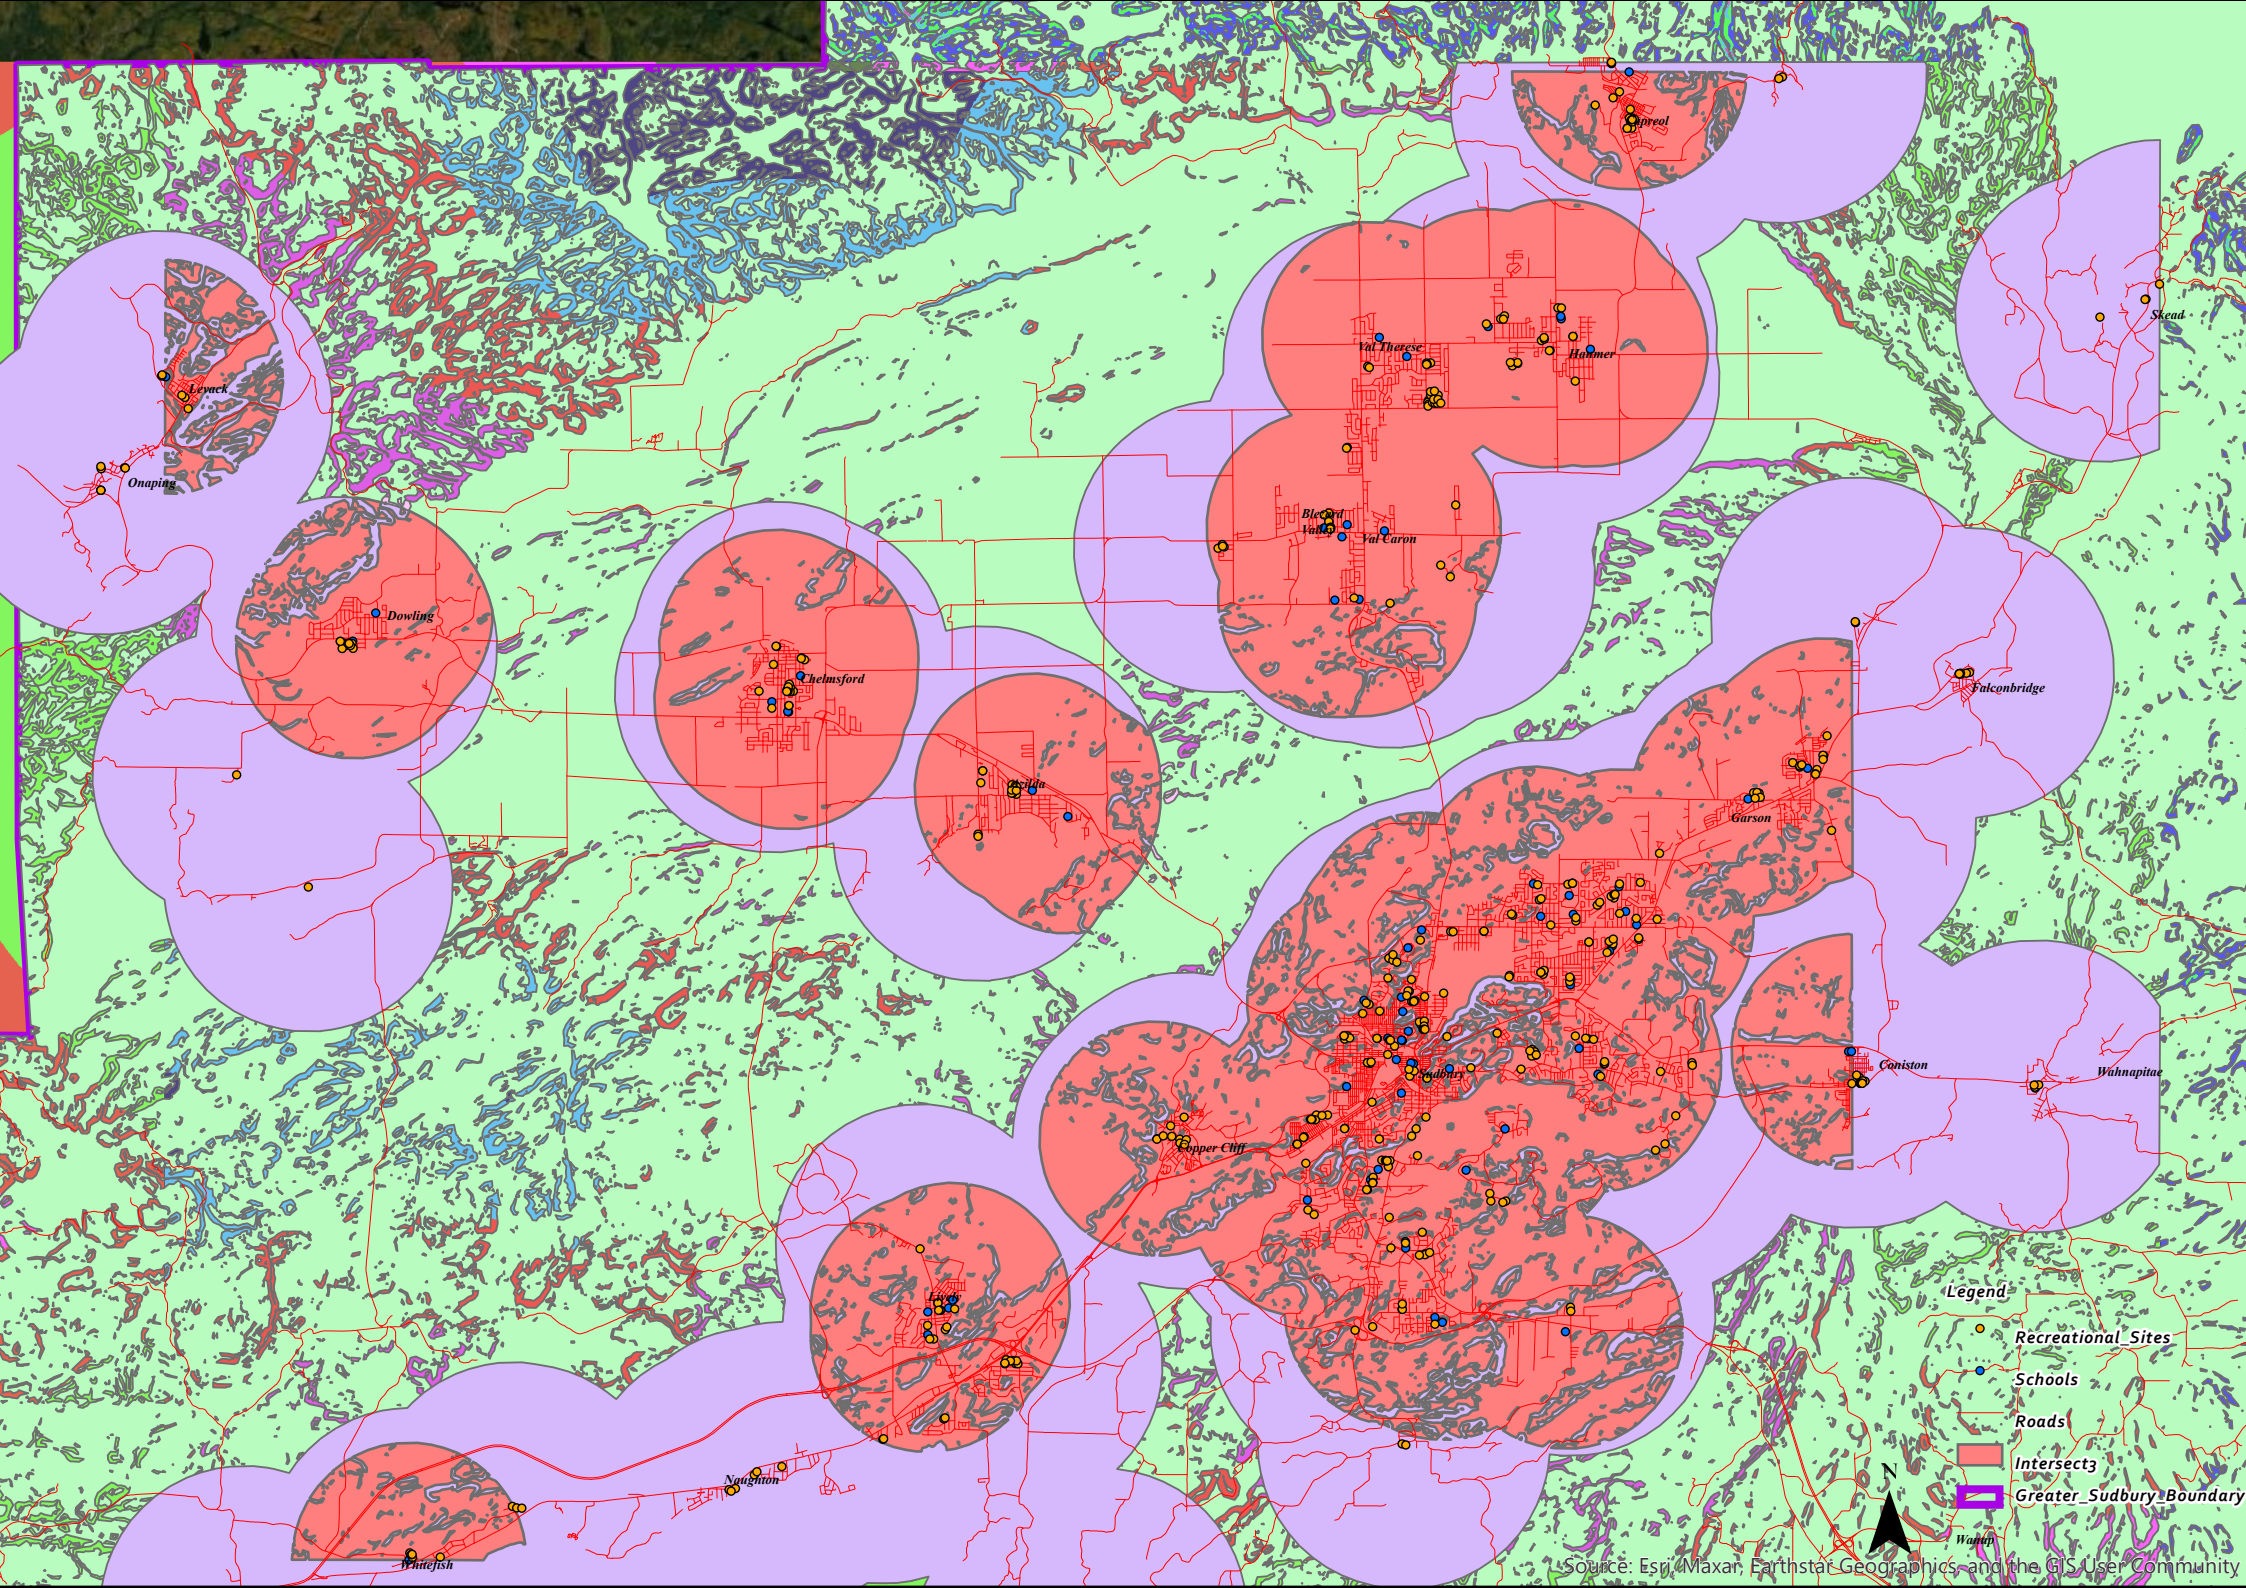

Lake water sampling for spring phosphorus on six lakes within Sudbury

Esri, CGIAR, USGS | Province of Ontario, Esri Canada, Esri, HERE, Garmin, SafeGraph, METI/NASA, USGS, EPA, NPS, USDA, NRCAN, Parks Canada

Baltimore Fast Food Chains (Tolu/David)

6/16/2022, 2:04:04 AM

1:144,448

Find_Clusters_for_FastFoodChainRestaurants_Tolu_David

- 3 clusters displayed in the light blue color
- 3 clusters displayed in the blue color
- 2 clusters displayed in the light green color
- 2 clusters displayed in the green color
- 2 clusters displayed in the pink color
- 1 cluster displayed in the red color
- 3 clusters displayed in the beige color

- 2 clusters displayed in the orange color
- Noise
- FastFoodChainRestaurants**
- Subway
- McDonald's
- Dunkin' Donuts
- New York Fried Chicken
- Burger King

- KFC
- Popeye's
- Wendy's
- Taco Bell
- Hip Hop Fish & Chicken
- Long John Silvers
- Quiznos
- Blimpie
- Checkers
- Five Guys
- Jimmy Johns
- A&W
- Chik-Fil-A
- Moe's Southwest Grill
- Noble Roman's Pizza
- Panda Express
- Pizza Hut
- Sonic Drive-In
- Wingstop
- BaltimoreCensus

Sources: Esri, HERE, Garmin, FAO, NOAA, USGS, © OpenStreetMap contributors, and the GIS User Community

- Legend**
- Recreational Sites
 - Schools
 - Roads
 - Intersect3
 - Greater Sudbury Boundary

- River_Road_Intersect
- Coniston_Robberies
- Store_Buffers
- Coniston_Rivers
- Coniston_Roads