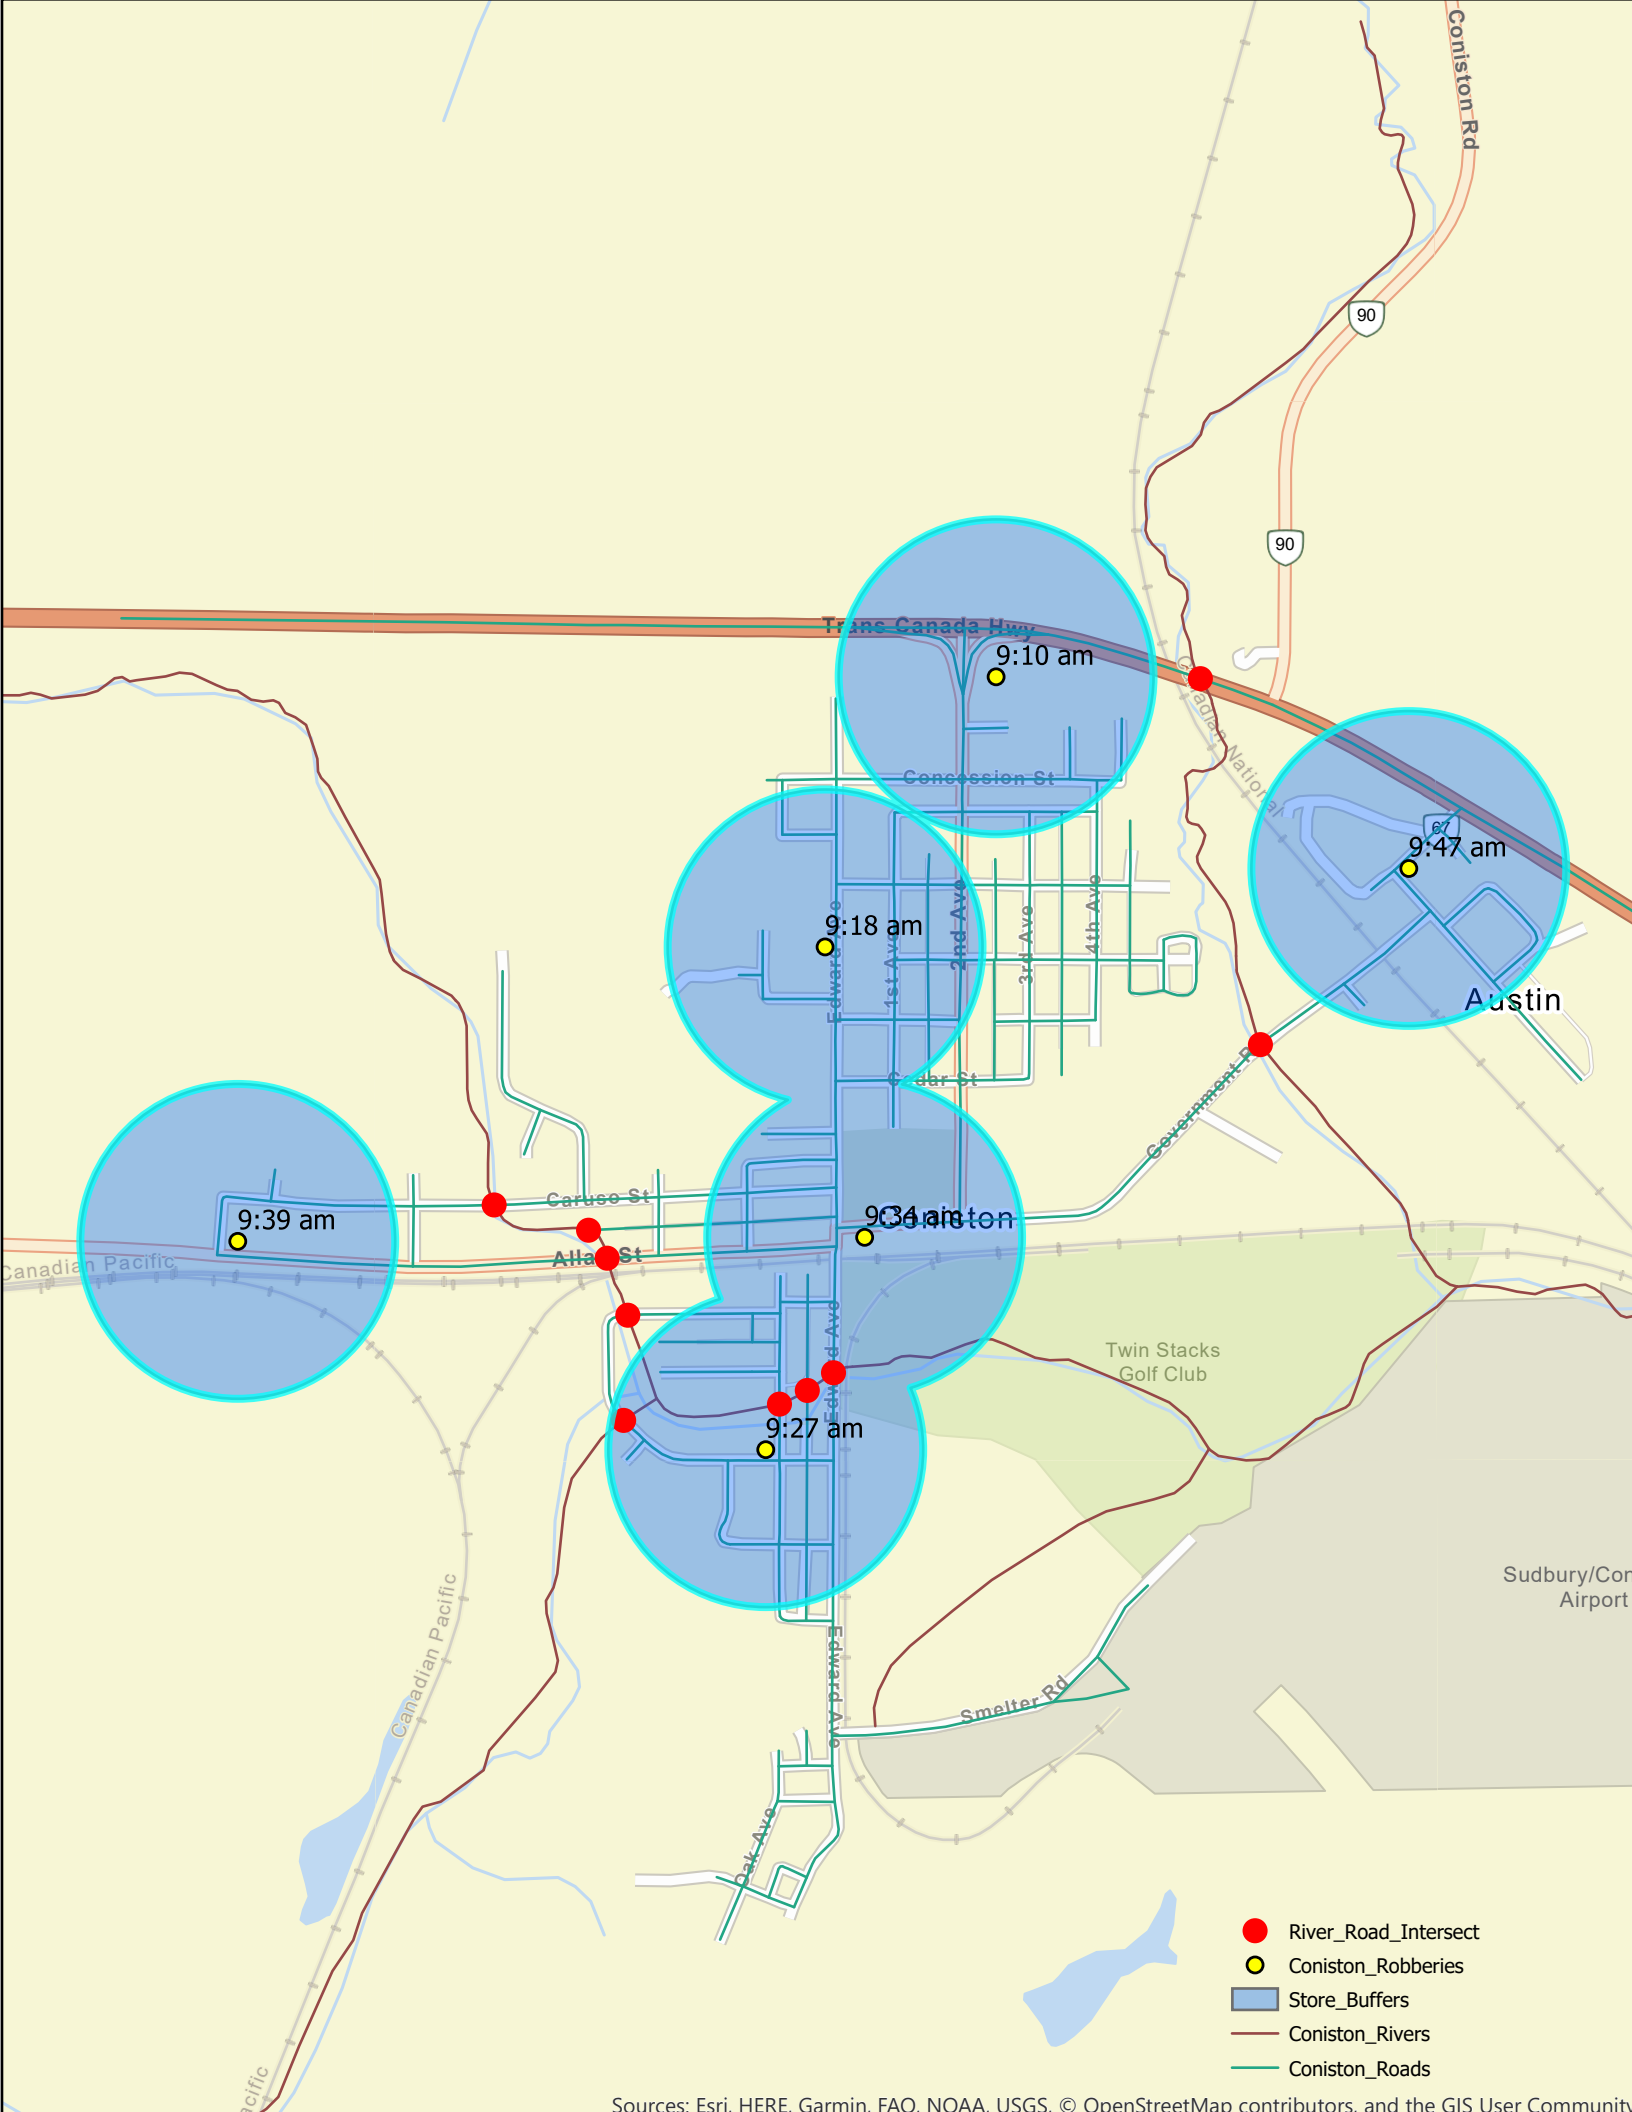

Baltimore Fast Food Chains (Tolu/David)

6/16/2022, 2:04:04 AM

1:144,448

Find_Clusters_for_FastFoodChainRestaurants_Tolu_David

- 3 clusters displayed in the light blue color
- 3 clusters displayed in the blue color
- 2 clusters displayed in the light green color
- 2 clusters displayed in the green color
- 2 clusters displayed in the pink color
- 1 cluster displayed in the red color
- 3 clusters displayed in the beige color

- 2 clusters displayed in the orange color
- Noise
- FastFoodChainRestaurants**
- Subway
- McDonald's
- Dunkin' Donuts
- New York Fried Chicken
- Burger King

- KFC
- Popeye's
- Wendy's
- Taco Bell
- Hip Hop Fish & Chicken
- Long John Silvers
- Quiznos
- Blimpie
- Checkers
- Five Guys
- Jimmy Johns
- A&W
- Chik-Fil-A
- Moe's Southwest Grill
- Noble Roman's Pizza
- Panda Express
- Pizza Hut
- Sonic Drive-In
- Wingstop
- BaltimoreCensus

Sources: Esri, HERE, Garmin, FAO, NOAA, USGS, © OpenStreetMap contributors, and the GIS User Community

- Legend**
- Recreational Sites
 - Schools
 - Roads
 - Intersect3
 - Greater Sudbury Boundary

- River_Road_Intersect
- Coniston_Robberies
- Store_Buffers
- Coniston_Rivers
- Coniston_Roads

- Subway
- McDonald's
- Dunkin' Donuts
- New York Fried Chicken
- Burger King

- KFC
- Popeye's
- Wendy's
- Taco Bell
- Hip Hop Fish & Chicken
- Quiznos

- Blimpie
- Five Guys
- Jimmy Johns
- Moe's Southwest Grill
- Noble Roman's Pizza
- BaltimoreCensus