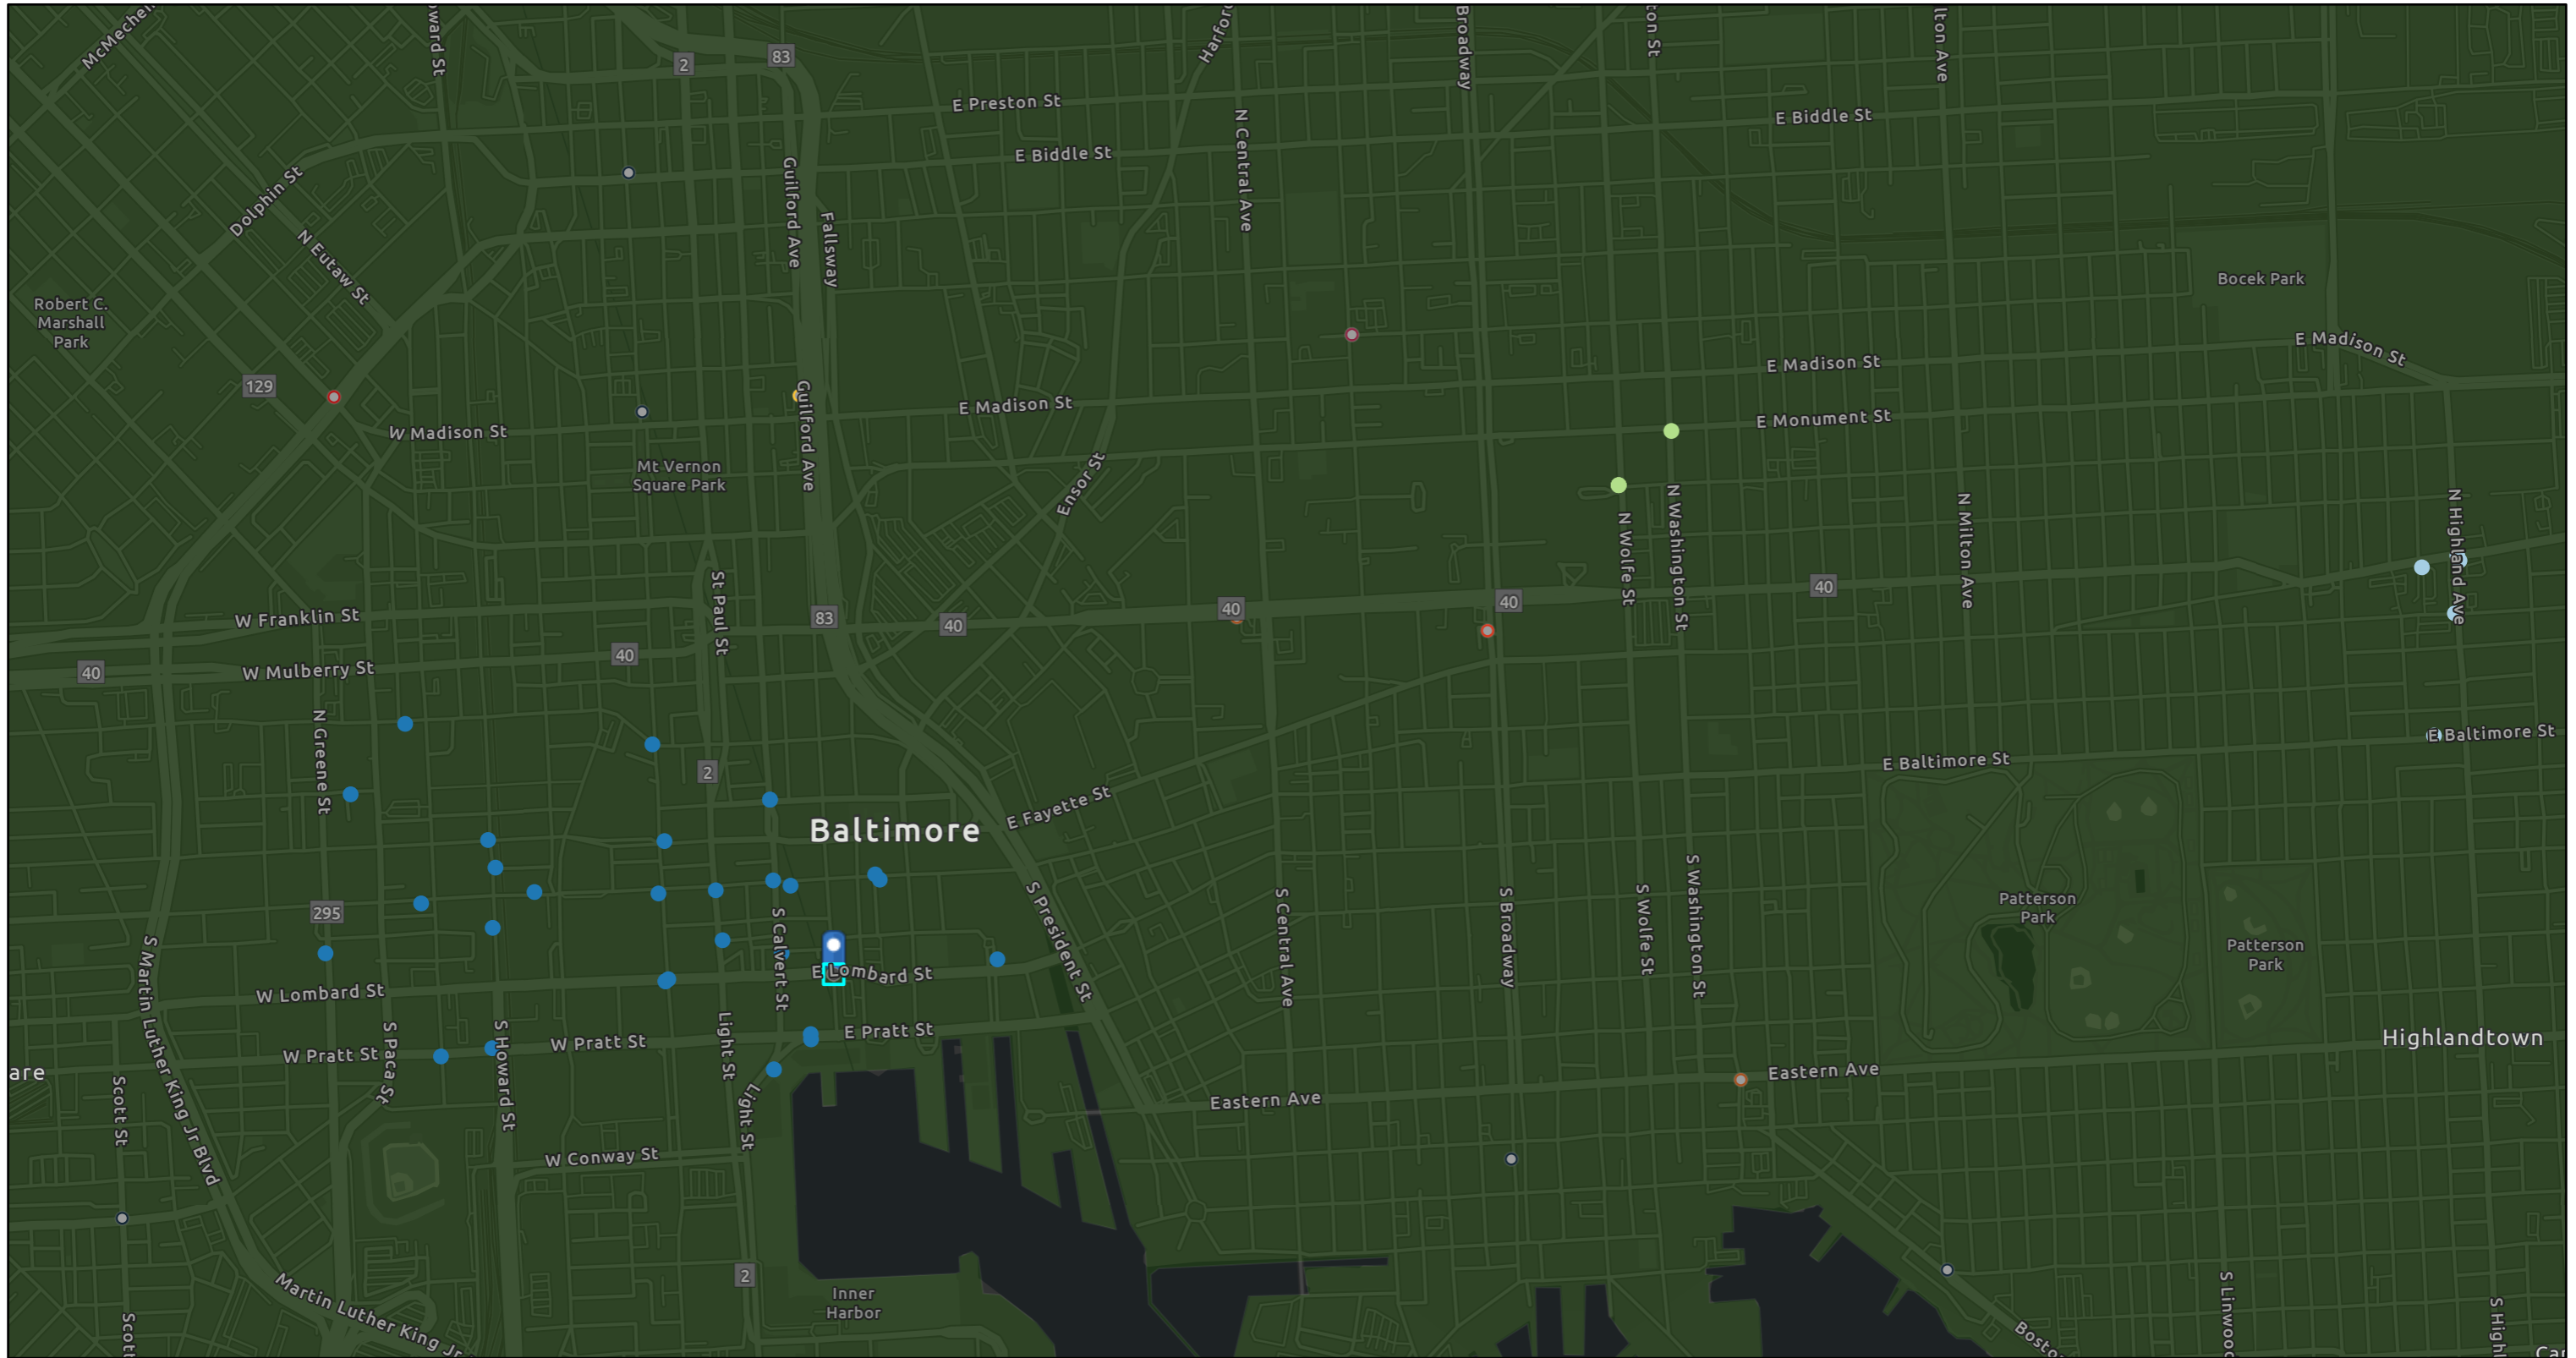

- 2 clusters displayed in the orange color
- Noise
- FastFoodChainRestaurants**
- Subway
- McDonald's
- Dunkin' Donuts
- New York Fried Chicken
- Burger King

- KFC
- Popeye's
- Wendy's
- Taco Bell
- Hip Hop Fish & Chicken
- Long John Silvers
- Quiznos
- Blimpie
- Checkers
- Five Guys
- Jimmy Johns
- A&W
- Chik-Fil-A
- Moe's Southwest Grill
- Noble Roman's Pizza
- Panda Express
- Pizza Hut
- Sonic Drive-In
- Wingstop
- BaltimoreCensus

Sources: Esri, HERE, Garmin, FAO, NOAA, USGS, © OpenStreetMap contributors, and the GIS User Community

- Legend**
- Recreational Sites
 - Schools
 - Roads
 - Intersect3
 - Greater Sudbury Boundary

- River_Road_Intersect
- Coniston_Robberies
- Store_Buffers
- Coniston_Rivers
- Coniston_Roads

Inner Harbor Baltimore (Tolu/David)

6/16/2022, 2:19:30 AM

1:18,056

Find_Clusters_for_FastFoodChainRestaurants_Tolu_David FastFoodChainRestaurants

- 3 clusters displayed in the light blue color
- 3 clusters displayed in the blue color
- 2 clusters displayed in the light green color
- Noise

- Subway
- McDonald's
- Dunkin' Donuts
- New York Fried Chicken
- Burger King

- KFC
- Popeye's
- Wendy's
- Taco Bell
- Hip Hop Fish & Chicken
- Quiznos

- Blimpie
- Five Guys
- Jimmy Johns
- Moe's Southwest Grill
- Noble Roman's Pizza
- BaltimoreCensus